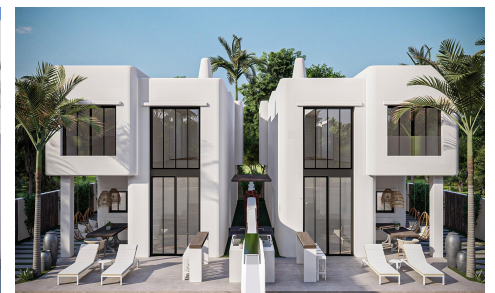

## Villa in Alfas del Pi

€875,000

4

3

203m<sup>2</sup>

322m<sup>2</sup>

Exclusive New-Build Villas in El Albir â€“ Mediterranean Lifestyle by Sierra Helada Premium Location Surrounded by Nature and Close to the Sea Discover 17 exclusive detached villas located in a peaceful residential area of El Albir, just 1.4 km from the beach and at the foot of the stunning Sierra Helada Natural Park. This unique setting offers a perfect balance between privacy, nature, and proximity to all amenities. The charming town of Altea is only 6 km away, Benidorm is 7 km away, and Alicante International Airport can be reached in approximately 60 km. Golf lovers will appreciate that the renowned Altea Club de Golf is just 5...(Ask for More Details!)