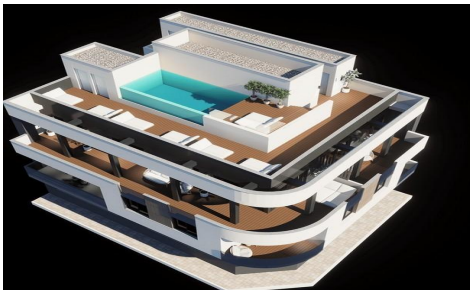

REDSP93029H

**Penthouse in Torrevieja**

**€388,000**

2

2

59m<sup>2</sup>

N/A

Modern New Build Apartments in Central Torrevieja – Just 600 m from the Sea Discover this exclusive boutique development of only 8 modern new build apartments, perfectly located in the heart of Torrevieja. Just 600 m from Playa de Los Locos and 650 m from the famous Playa del Cura with its lively promenade, these homes offer the ideal blend of beachside living and urban convenience. Contemporary Design and Smart Layouts Choose between stylish 1-bedroom apartments with 1 bathroom or spacious 2-bedroom units with 2 bathrooms. Each property is designed with a modern, functional layout that maximizes natural light and comfort. High-quality finishes ensure durability and elegance, making...(Ask for More Details!)