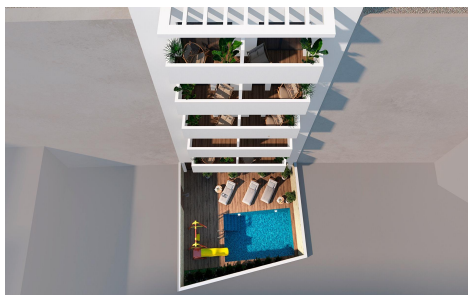

REDSP99839Y

Apartment in Torrevieja

€260,000

2

2

86m²

N/A

Modern Apartments Just 250m from Playa del Cura in Torrevieja Exclusive New Development in the Heart of Torrevieja This exclusive residential project of 12 modern apartments is located just 250 meters from Playa del Cura, one of the most popular beaches in Torrevieja. Designed with a perfect balance of elegance, functionality, and Mediterranean lifestyle, the building offers a variety of layouts with 1 or 2 bedrooms, including apartments with terraces and penthouses with private solariums. Its central location provides easy access to shops, restaurants, leisure areas, and all essential services, while still maintaining a sense of comfort and tranquility. Premium Amenities for a Modern Lifestyle The development...(Ask for More Details!)