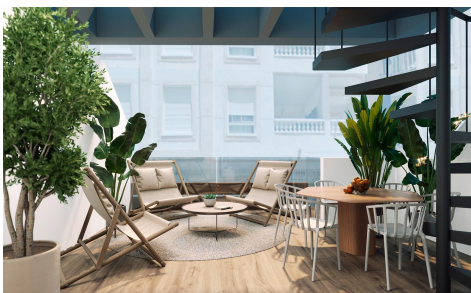

Penthouse in Torrevieja

€395,500

2

1

69m²

N/A

N/A

Modern Apartments Just 250m from Playa del Cura in Torrevieja Exclusive New Development in the Heart of Torrevieja This exclusive residential project of 12 modern apartments is located just 250 meters from Playa del Cura, one of the most popular beaches in Torrevieja. Designed with a perfect balance of elegance, functionality, and Mediterranean lifestyle, the building offers a variety of layouts with 1 or 2 bedrooms, including apartments with terraces and penthouses with private solariums. Its central location provides easy access to shops, restaurants, leisure areas, and all essential services, while still maintaining a sense of comfort and tranquility. Premium Amenities for a Modern Lifestyle The development...(Ask for More Details!)