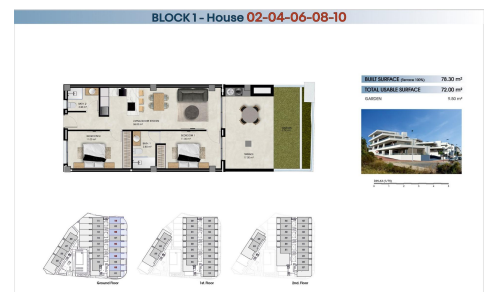

REDSP12552W

Apartment in La Marina

€265,000

2

2

78m²

9m²

Modern New Build Residences Just 800 m from El Pinet Beach Exclusive Residential Complex in La Marina â€“ Elche Discover this modern residential complex of 64 new build properties located in El Pinet, one of the most sought after coastal areas between La Marina and Elche. Just 800 m from the fine sandy beach of El Pinet, the development offers the perfect balance between Mediterranean lifestyle, nature and everyday convenience. The area is surrounded by protected dunes, pine forests and the famous Salinas de Santa Pola, creating a peaceful and natural environment ideal for year round living. Homes With 2 or 3 Bedrooms and Multiple Layout Options...(Ask for More Details!)