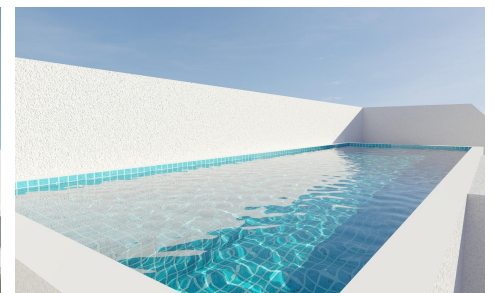

## Penthouse in Torrevieja

€259,000

1

1

74m<sup>2</sup>

N/A

Newly built apartments in Torrevieja Just 600 metres from Playa del Cura beach Prime location in the heart of Torrevieja Discover these brand new apartments and penthouses in one of the most sought-after areas of Torrevieja, just 600 metres from Playa del Cura beach and 300 metres from the seafront promenade. Located in the city centre, this lively neighbourhood offers all essential amenities within walking distance, including supermarkets, shops, restaurants, cafés and public transport. Torrevieja is a well-known coastal town on the Costa Blanca, famous for its mild Mediterranean climate, lively atmosphere and year-round seaside lifestyle. Modern apartments with spacious layouts This exclusive new development consists of...(Ask for More Details!)