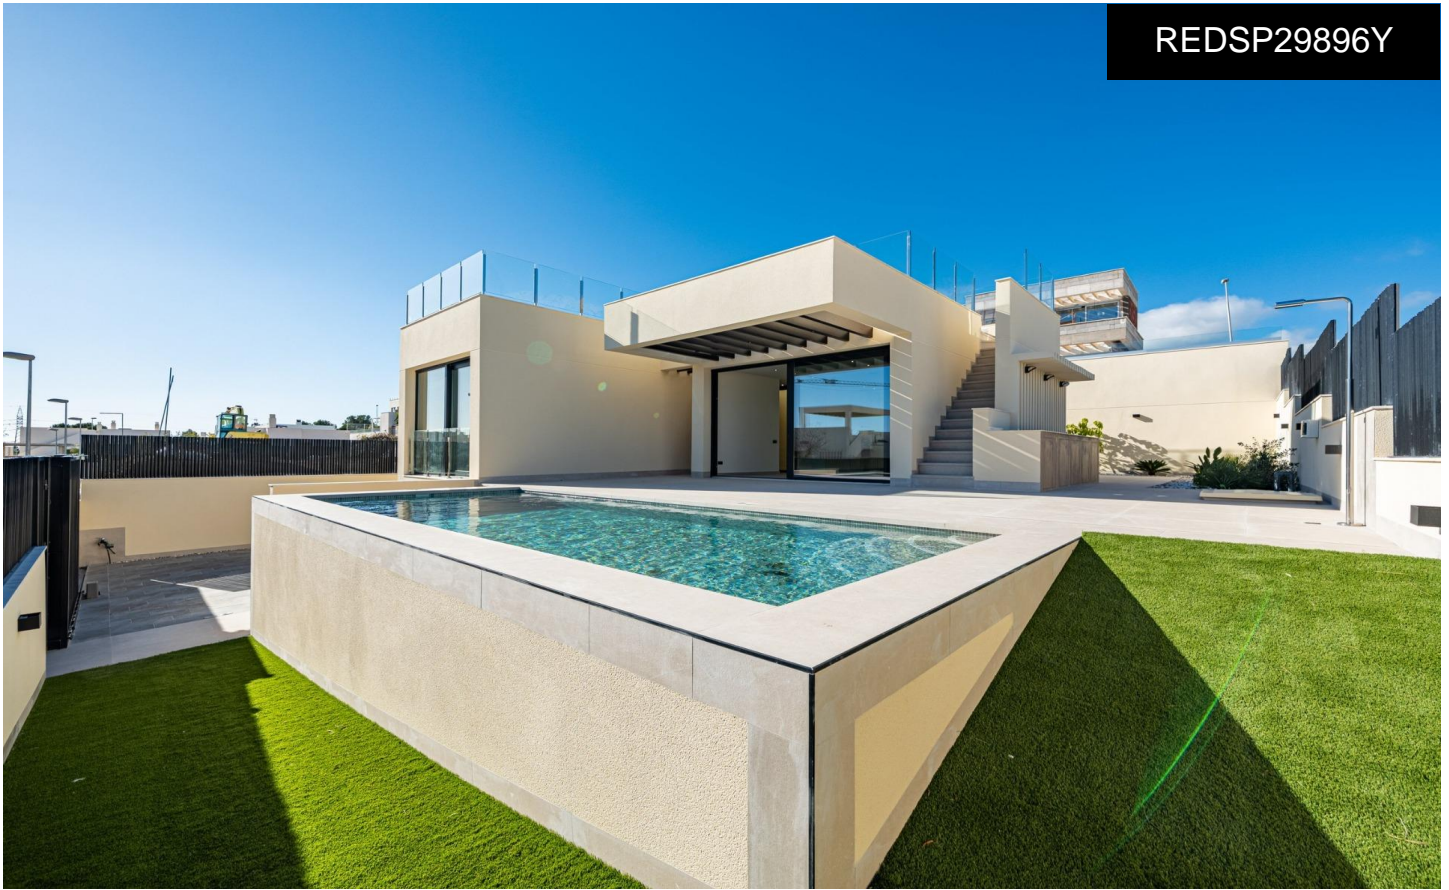

REDSP29896Y

Villa in Polop

€970,000

4

4

200m²

400m²

Key Ready New Build Villa with Sea Views in La Alberca Polop Luxury Modern Villa in a Natural Mountain Setting This key ready contemporary villa is located in La Alberca, a quiet residential area of Polop, surrounded by forest and mountains. Positioned in an elevated setting, the property enjoys panoramic views of the Mediterranean Sea, the mountains and the historic town center of Polop. The villa offers privacy, tranquility and excellent connections to the coast and nearby towns. Polop is a charming village in the Marina Baixa region of the Costa Blanca, known for its traditional character and natural surroundings. The property is close to all services...(Ask for More Details!)