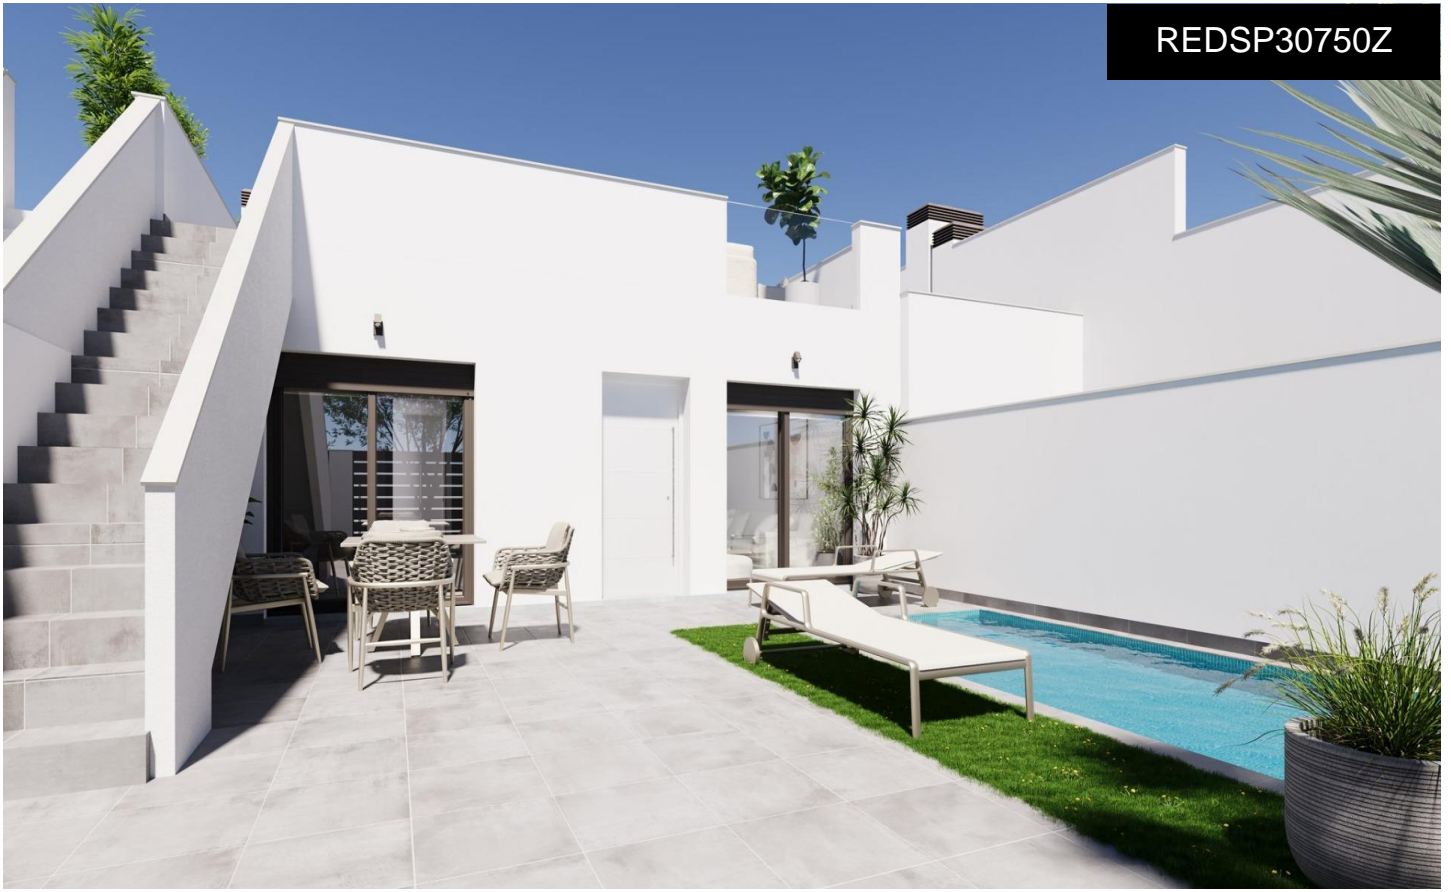

REDSP30750Z

Villa in Torre Pacheco

€279,900

2

2

81m²

201m²

Modern, newly built semi-detached and terraced homes with private pools at El Alba Resort-Torre Pacheco. Contemporary homes in a growing Mediterranean holiday community. This new development comprises 16 exclusive semi-detached and terraced homes, situated at El Alba Mediterranean Resort in Torre Pacheco. Designed as single-storey homes, these modern properties offer a perfect blend of comfort, functionality and Mediterranean outdoor living. El Alba Resort is an up-and-coming residential area surrounded by open countryside and golf courses, within easy reach of the town of Roldán, where you will find supermarkets, restaurants, banks and everyday amenities. The complex already features a social club with a swimming pool and restaurant.