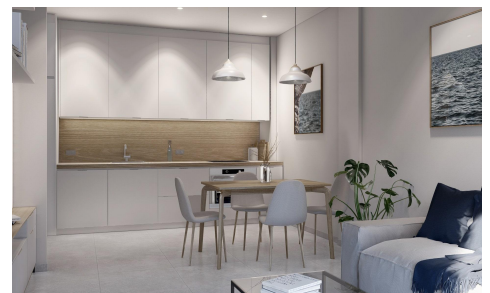

REDSP61530L

Apartment in Torre Pacheco

€206,000

3

2

112m²

N/A

NEW BUILD APARTMENTS IN TORRE-PACHECO New Build residential complex of apartments in Torre Pacheco (Murcia) in the heart of Costa C ilida. The second phase has 25 apartments and penthouses with 2 and 3 bedrooms. Modern apartments with open plan kitchen with spacious and bright living-dining room with access to a large terrace. Modern penthouses has private solarium. An options underground parking space and storage room at an extra cost. Modern complex with communal swimming pool and garden areas. All the comforts are at your fingertips. There are supermarkets, pharmacies, banks, schools, bars, restaurants, the beach and the airport are...(Ask for More Details!)