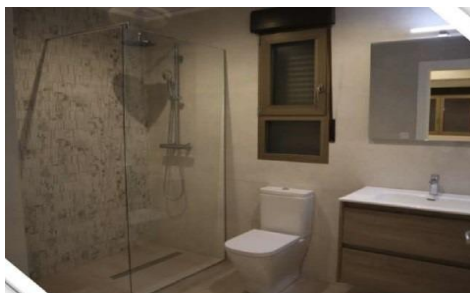

REDSP15853G

**Villa in Aspe**

**€395,000**

3

2

141m<sup>2</sup>

420m<sup>2</sup>

**NEW BUILD MODERN VILLA IN ASPE** New Build modern and innovative design villa in La Romana, Aspe. Villa with 3 bedrooms, 2 bathroom open plan kitchen with living room, terrace, private garden with the pool and parking space. The Villas are pre installed for A/C hot and cold and electric blinds to all the windows. As well you will have a choice of tiles and kitchen so the villa will be finished to your own style and colour. Near Aspe is a very special Town of La Romana within easy walking distance from our development. La Romana has a prosperous economy based...(Ask for More Details!)